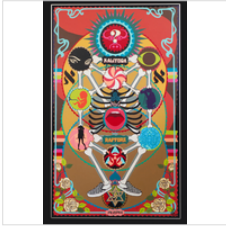

\$1,200 ●

AARON ROSE
Silent Scream, 2021
Sign painters enamel on suitcase

18 × 24 × 7 in
45.7 × 61 × 17.8 cm

\$3,200

AARON ROSE
Sorry, 2021
Sign painters enamel on suitcase

17 × 14 × 7 in
43.2 × 35.6 × 17.8 cm

\$2,700

AARON ROSE
Focus, 2021
Sign painters enamel on suitcase

16 × 21 1/2 × 6 in
40.6 × 54.6 × 15.2 cm

\$2,900

AARON ROSE
Camera Obscura, 2021
Sign painters enamel on suitcase

17 1/2 × 24 × 7 in
44.5 × 61 × 17.8 cm

\$3,200

AARON ROSE
Intuit, 2021
Sign painters enamel on suitcase

13 × 17 × 3 in
33 × 43.2 × 7.6 cm

\$1,800

AARON ROSE
Lothario, 2021
Sign painters enamel on suitcase

17 × 23 × 7 in
43.2 × 58.4 × 17.8 cm

\$4,000 ●

AARON ROSE
Rote Rose, 2021
Sign painters enamel on suitcase

8 × 14 × 8 1/2 in
20.3 × 35.6 × 21.6 cm

\$4,000

AARON ROSE

Aleph, 2021

Acrylic and Sign painters enamel on canvas

60 × 36 × 2 in

152.4 × 91.4 × 5.1 cm