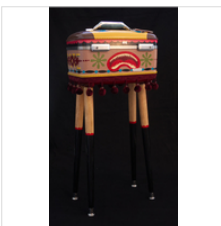

\$2,700

AARON ROSE
Focus, 2021
Sign painters enamel on suitcase

16 × 21 1/2 × 6 in
40.6 × 54.6 × 15.2 cm

\$2,900

AARON ROSE
Camera Obscura, 2021
Sign painters enamel on suitcase

17 1/2 × 24 × 7 in
44.5 × 61 × 17.8 cm

\$3,200

AARON ROSE
Intuit, 2021
Sign painters enamel on suitcase

13 × 17 × 3 in
33 × 43.2 × 7.6 cm

\$1,800

AARON ROSE
Lothario, 2021
Sign painters enamel on suitcase

17 × 23 × 7 in
43.2 × 58.4 × 17.8 cm

\$4,000 ●

AARON ROSE
Rote Rose, 2021
Sign painters enamel on suitcase

8 × 14 × 8 1/2 in
20.3 × 35.6 × 21.6 cm

\$4,000

AARON ROSE

Aleph, 2021

Acrylic and Sign painters enamel on canvas

60 × 36 × 2 in

152.4 × 91.4 × 5.1 cm